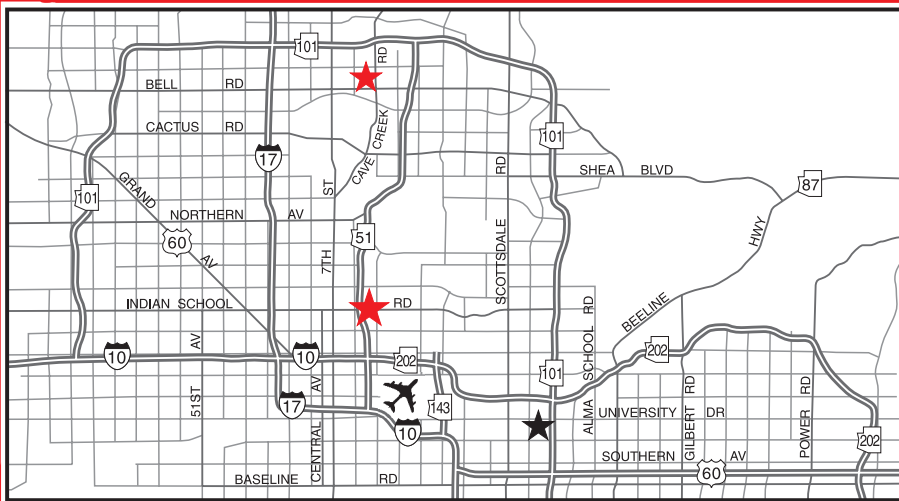

MAPS & MORE!

ARIZONA'S
maps and more store

www.maps4u.com

The owner of Lookout Mountain Outdoors is retiring and the mini-store that has been at this location for several years is **EXPANDING** – Starting the first week in **MAY** this location will be a more complete **WIDE WORLD MAPS & MORE!** store. Stop in and check it out – mention this ad and receive a free gift.

Store Locations:

PHOENIX MAIN

2133 East Indian School Rd., Phoenix, AZ 85016
Between SR51 and 24th St.

PHOENIX NORTH

17232 North Cave Creek Rd., Phoenix, AZ 85032
One block north of Bell Rd.

EAST VALLEY MINI-STORE

LowerGear Outdoor (*Inside the store*)
2155 East University, Ste 112, Tempe, AZ 85281
Southwest corner of University & 101 Fwy.

VISIT WWW.MAPS4U.COM

OR CALL 602-279-2323 FOR MORE INFORMATION